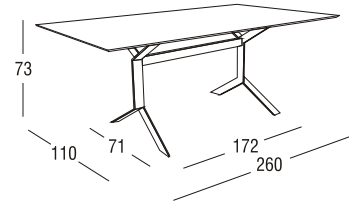

Article: 4221H | Collection: Key West

Design: Plazzogna - Papparotto  
Product: Table  
Sizes: cm 110x260x73h (43"x102"x19"h)

### FEATURES

**Frame:** Flat steel, removable central connection bar in steel tube  
Polyester powder coating

**Top:** HPL (high pressure laminate)

**Glides:** PVC

**Finishing:** Cipria

Net weight unit  86,6

Gross weight  122,3

Units per package 3

Packages sizes  base cm 80x23x76h  
frame-Hpl cm 123x273x10,5h  
bar cm 8x6x180,5h

Packages volume m<sup>3</sup> 0,502